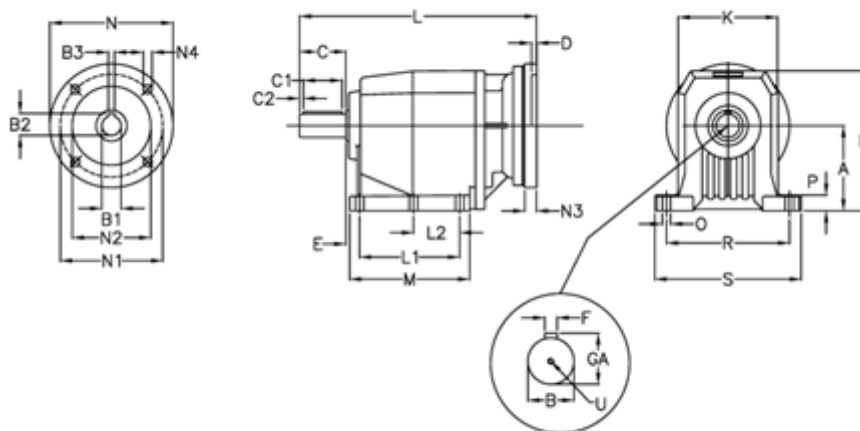

Article number: 40600802591235

Description: Helical gearbox
C802P-25,9-P90B5

Measures

A = 250	D = 4.0	L2 = 0.0	P = 35
B = 80	E = 33	M = 277.0	R = 370
B1 = 24	F = 22	N = 200	S = 440
B2 = 27.3	GA = 85.0	N1 = 165	U = M20x42
B3 = 8	H = 420	N2 = 130	
C = 140	K = 320	N3 = 0	
C1 = 110	L = 533.0	N4 = M10x12	
C2 = 15	L1 = 210.0	O = 26	